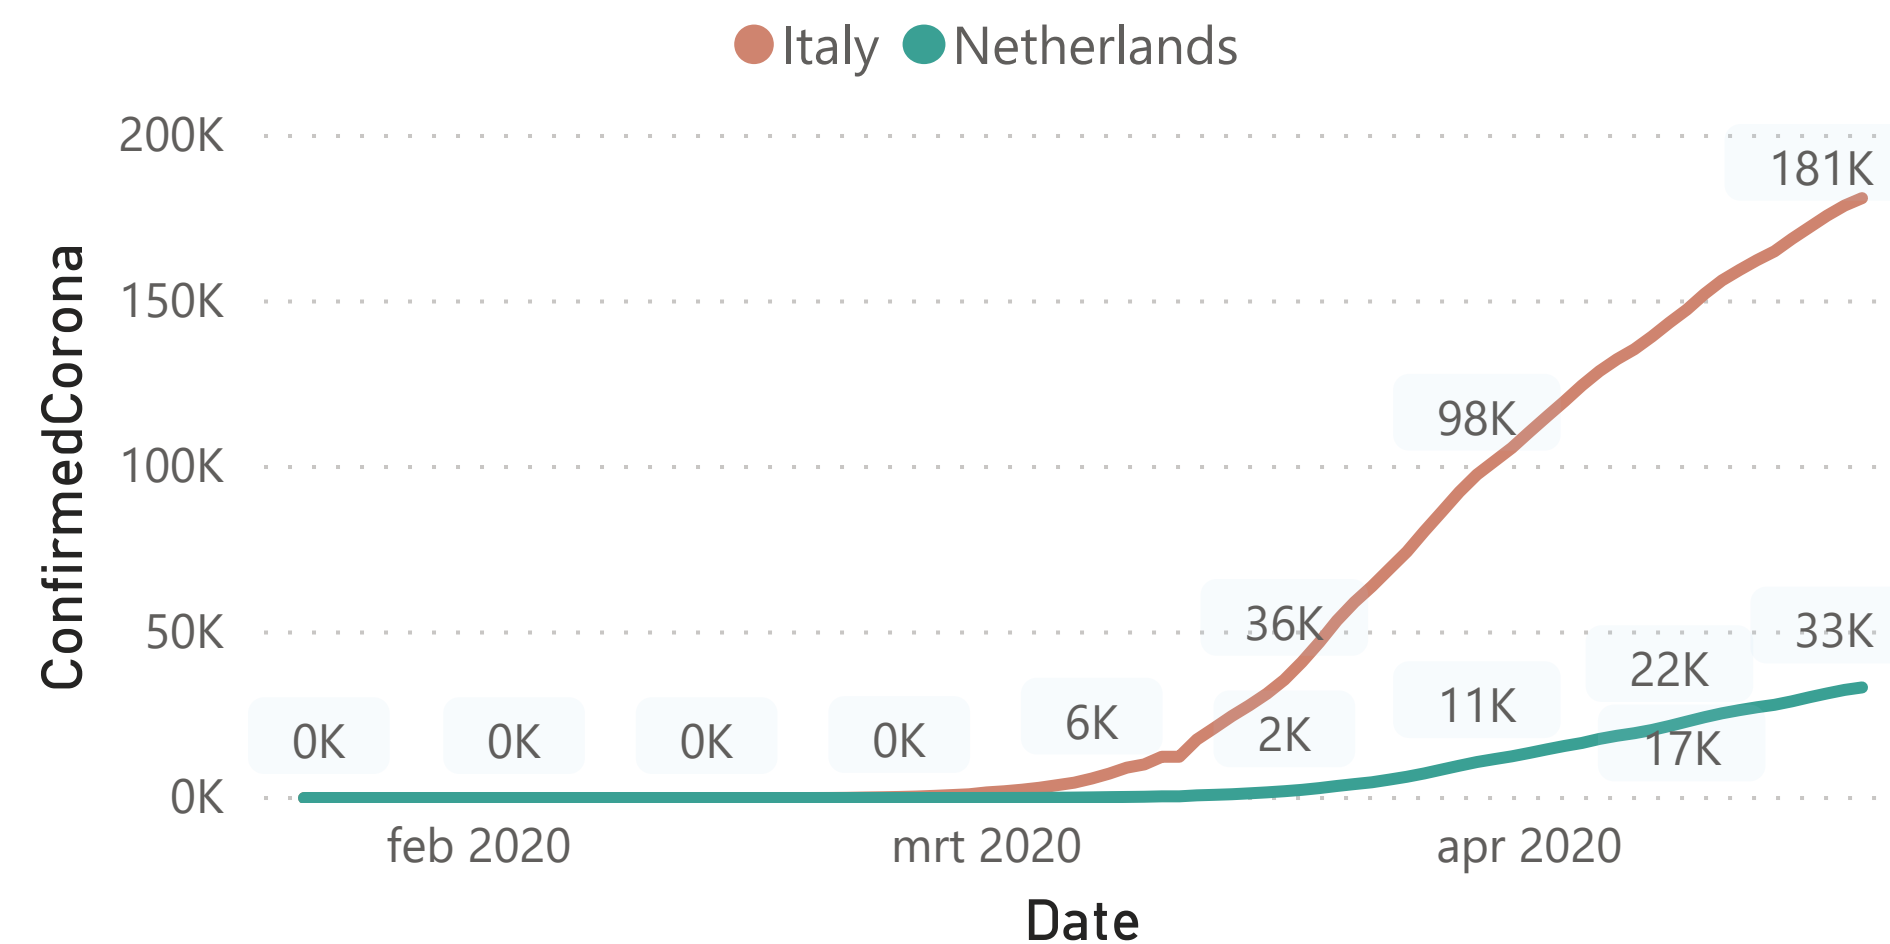

# Developments with COVID-19

16 oktober 2020

42

Week number of data extract

## Select country & customer

- Italy
  - Customer 1
  - Customer 2
  - Customer 3
- Netherlands
  - Customer 4
  - Customer 5
  - Customer 6

### Confirmed Corona cases over time