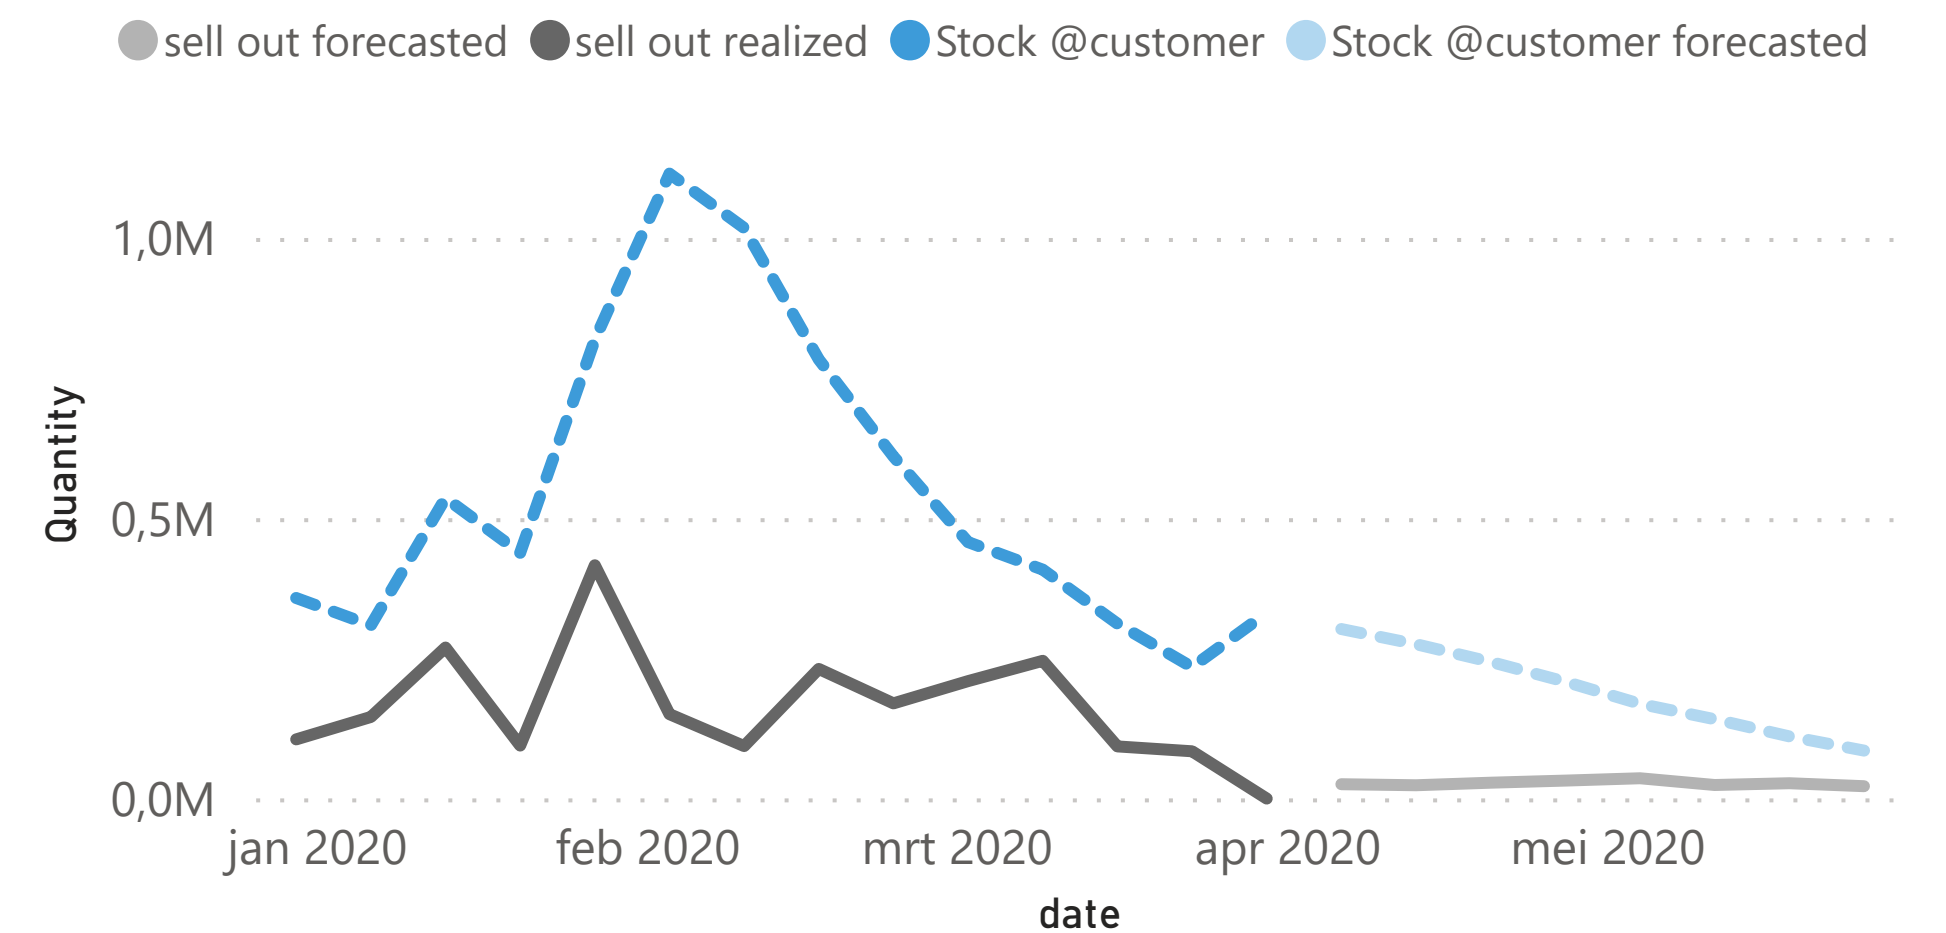

Sell Out & Stockout @customer

Latest confirmed Corona cases

Italy
181.228

Netherlands
33.405