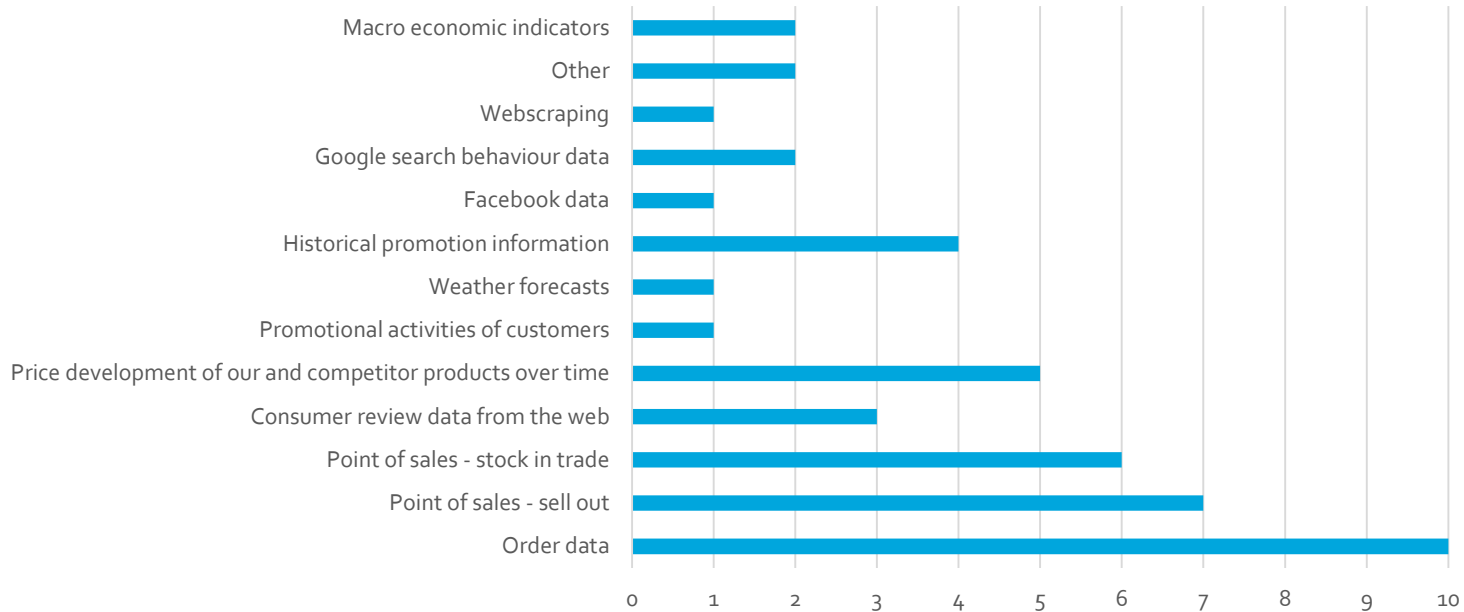

The EyeOn Analytics in Demand Planning benchmark shows limited use of additional data sources today!

Usage of data sources (1 - 10 scale, N= 25)

Building the data driven supply chain: How to make it work?